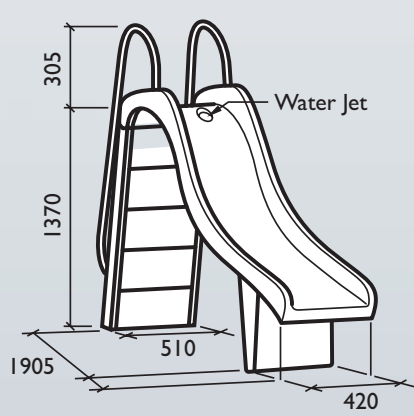

# 6' STRAIGHT SLIDE - 1.85M

Straight Side Sketch

Front Fixing for Curved and Straight Slides