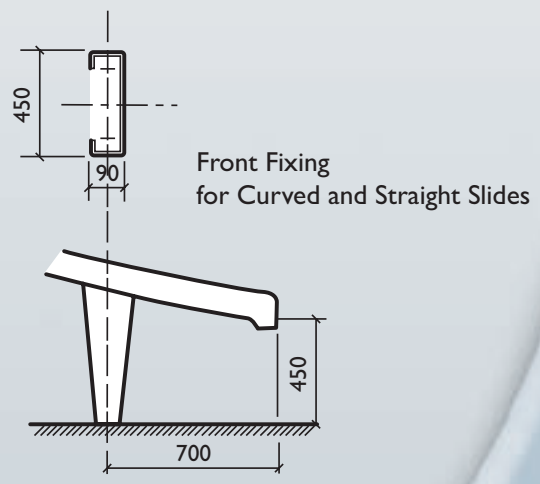

# 6' STRAIGHT SLIDE - 1.85M

Straight Side Sketch

Front Fixing for Curved and Straight Slides